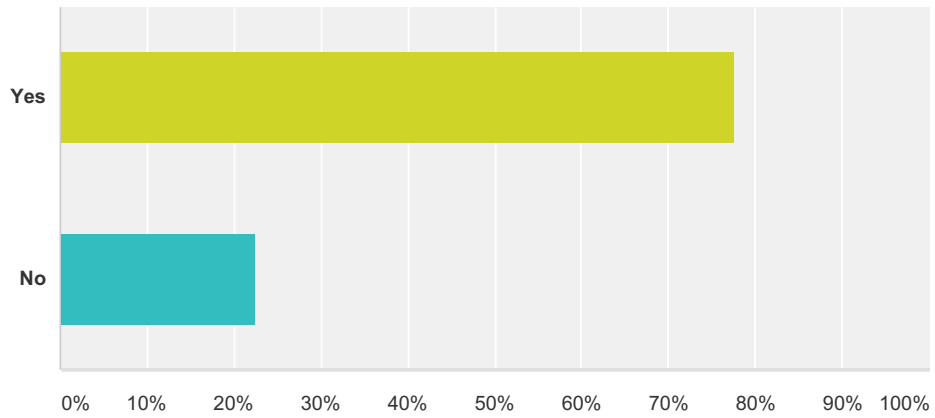

Answered: 4,417 Skipped: 53

Answer Choices	Responses	
Yes	87.39%	3,860
No	12.90%	570
Total Respondents: 4,417		

Q4 Do you think these schemes will discourage people from travelling to work in Bristol?

Answered: 4,410 Skipped: 60

Answer Choices	Responses
Yes	65.42% 2,885
No	35.08% 1,547
Total Respondents: 4,410	

Q5 Do you think these schemes will cause businesses to close?

Answered: 4,402 Skipped: 68

Answer Choices	Responses
Yes	77.74% 3,422
No	22.56% 993
Total Respondents: 4,402	