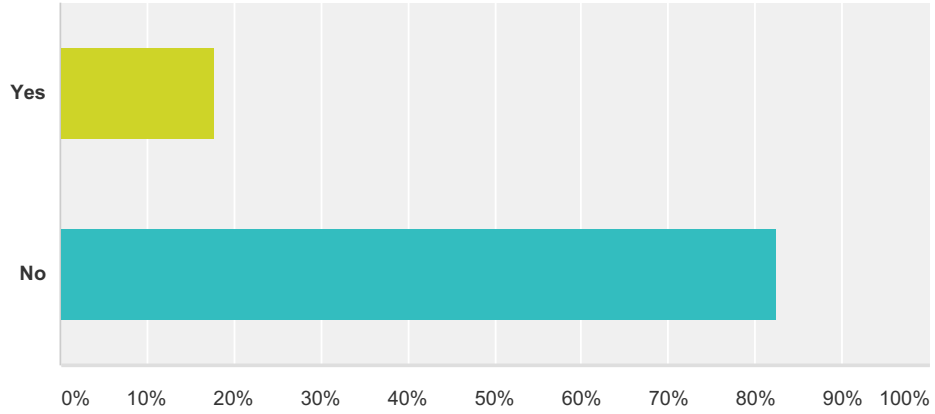

Q2 Do you think the Mayor and Bristol City Council have listened to the concerns of residents and businesses over RPZ?

Answered: 4,421 Skipped: 49

Answer Choices	Responses	
Yes	17.82%	788
No	82.47%	3,646
Total Respondents: 4,421