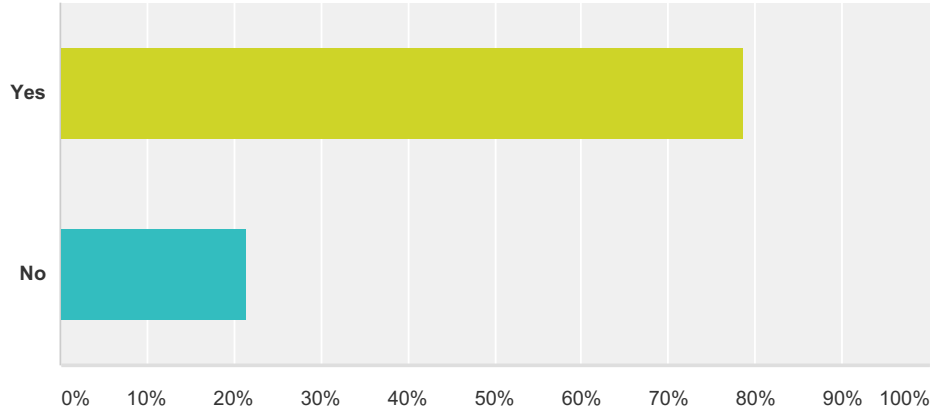

Q9 Would you support the cancellation of all planned RPZ's and the reversal of those already in place?

Answered: 4,399 Skipped: 71

Answer Choices	Responses	
Yes	78.77%	3,465
No	21.44%	943
Total Respondents: 4,399