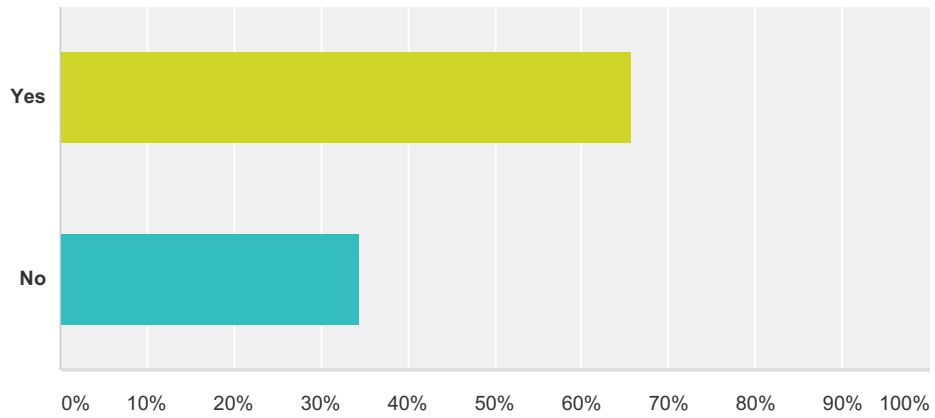

Q6 Do you live in Bristol, Work in Bristol or Visit Bristol?

Answered: 4,458 Skipped: 12

Answer Choices	Responses
Live	89.66% 3,997
Work	71.20% 3,174
Visit	14.54% 648
Total Respondents: 4,458	

Q7 Should the residents of the affected areas be forced to pay for the RPZ?

Answered: 4,395 Skipped: 75

Answer Choices	Responses
Yes	15.11% 664
No	85.16% 3,743
Total Respondents: 4,395	

Q8 Would you support raising funds for a judicial review into the RPZ programme?

Answered: 4,347 Skipped: 123