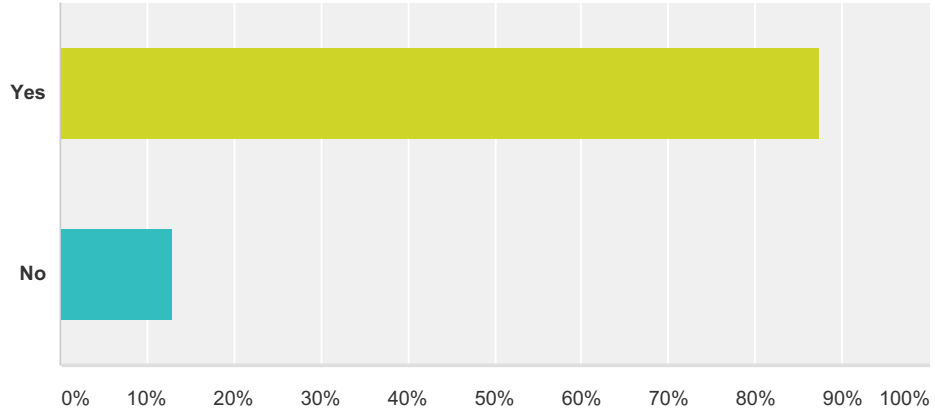

Q3 Do you think an efficient cheap and reliable public transport system should be in place before RPZ's are introduced?

Answered: 4,417 Skipped: 53

Answer Choices	Responses	
Yes	87.39%	3,860
No	12.90%	570
Total Respondents: 4,417