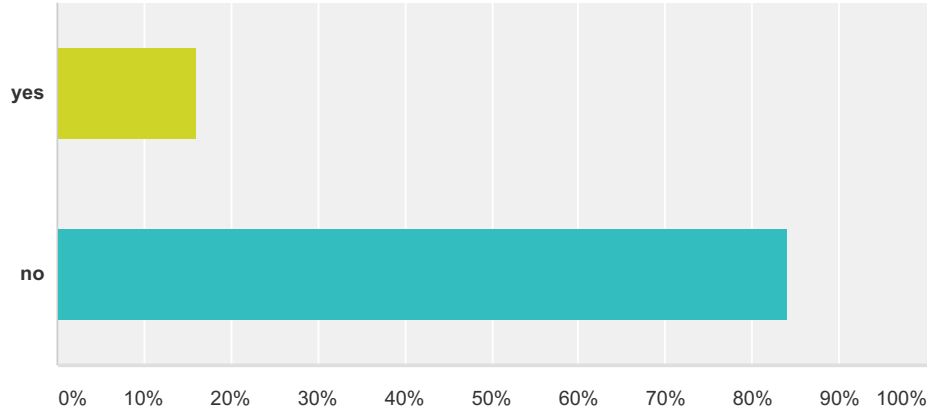

Q1 Do you agree with the blanket introduction of Residential Parking Zones across Bristol?

Answered: 4,438 Skipped: 32

Answer Choices	Responses
yes	15.98% 709
no	84.20% 3,737
Total Respondents: 4,438	

Q2 Do you think the Mayor and Bristol City Council have listened to the concerns of residents and businesses over RPZ?