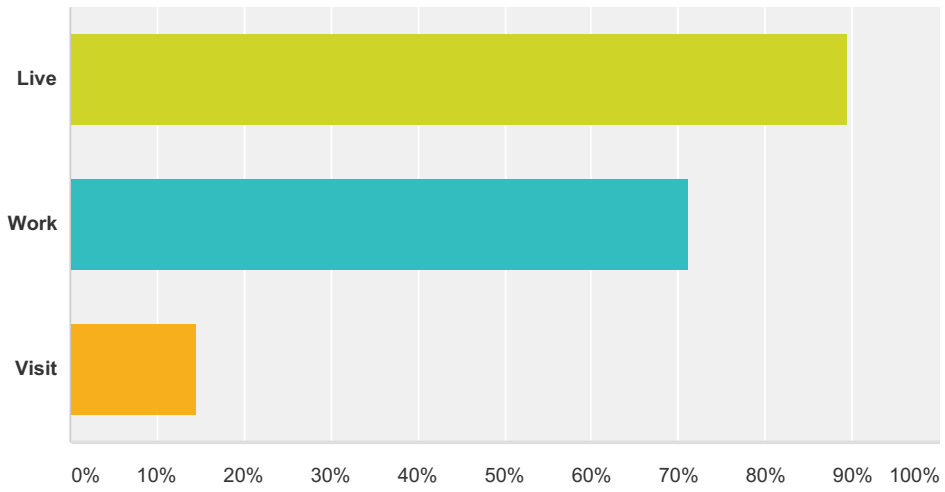

Answer Choices	Responses
Yes	65.42% 2,885
No	35.08% 1,547
Total Respondents: 4,410	

Q5 Do you think these schemes will cause businesses to close?

Answered: 4,402 Skipped: 68

Answer Choices	Responses
Yes	77.74% 3,422
No	22.56% 993
Total Respondents: 4,402	

Q6 Do you live in Bristol, Work in Bristol or Visit Bristol?

Answered: 4,458 Skipped: 12

Answer Choices	Responses
Live	89.66% 3,997
Work	71.20% 3,174
Visit	14.54% 648
Total Respondents: 4,458	

Q7 Should the residents of the affected areas be forced to pay for the RPZ?