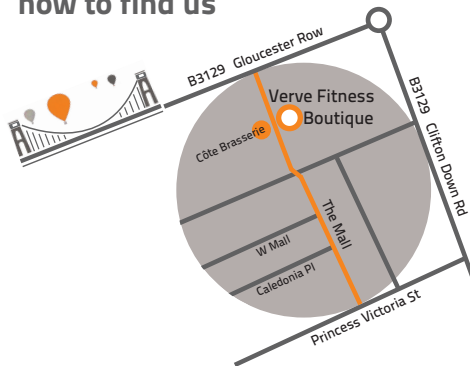

verve fitness boutique

sports clothes and swimwear for women

yoga • pilates • dance • aerobics • gym • running • tennis • cycling

sizes available from UK6 - 26*

sports bras specialist UK28A - 44H

personal shopping and measuring service available

Verve Fitness Boutique, 48 The Mall, Clifton Village, Bristol BS8 4JG T: 0117 974 1734

verve

MAILING LIST

Name:

Address:

Telephone:

Email:

how to find us