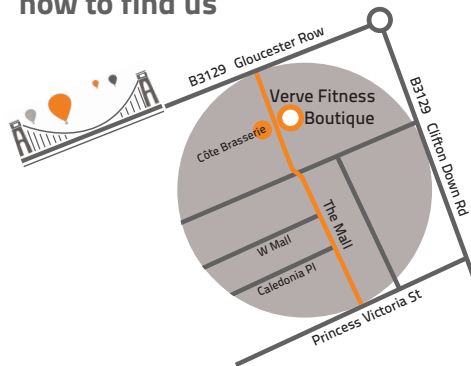

verve

MAILING LIST

Name: .....

Address: .....

Telephone: .....

Email: .....

how to find us